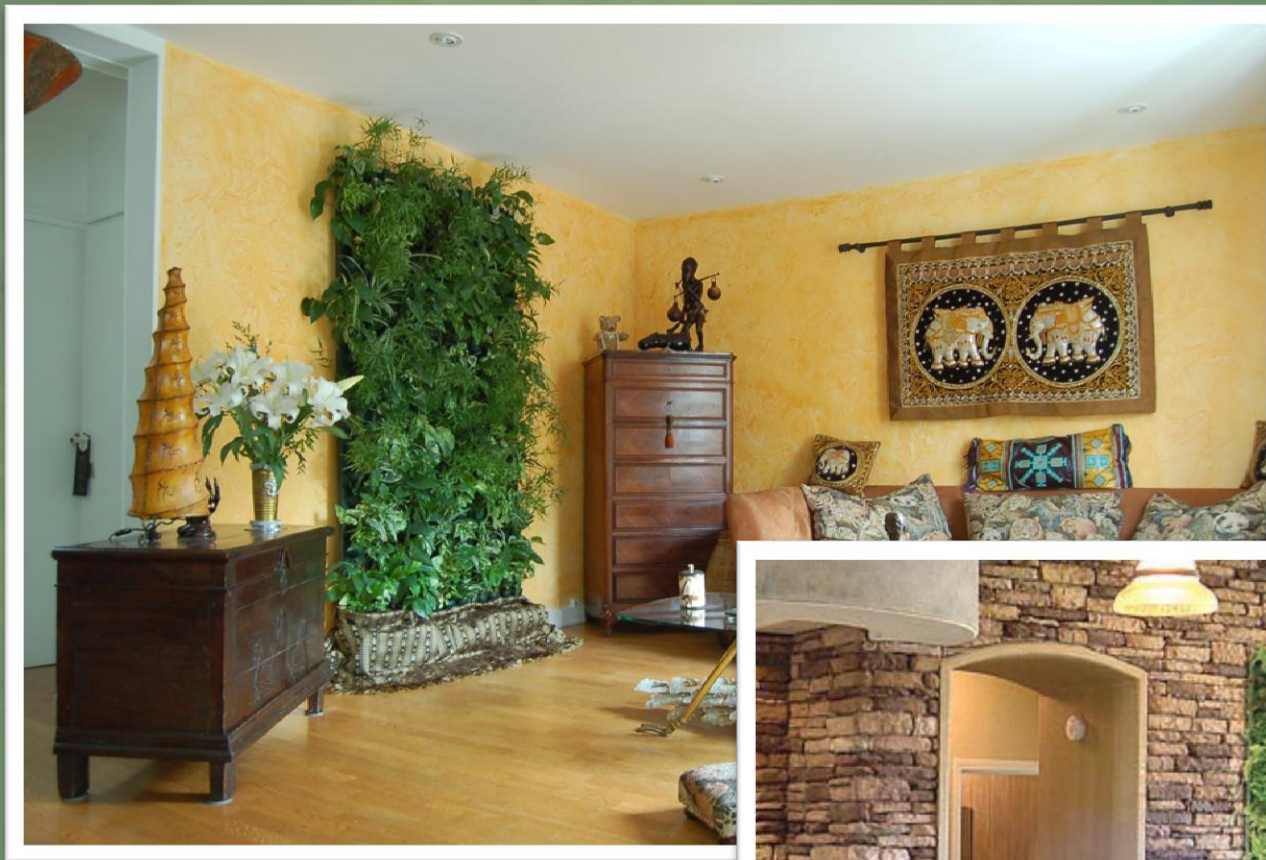

○ **budite svoji**

○ **užívajte u vlastitoj
mašti**