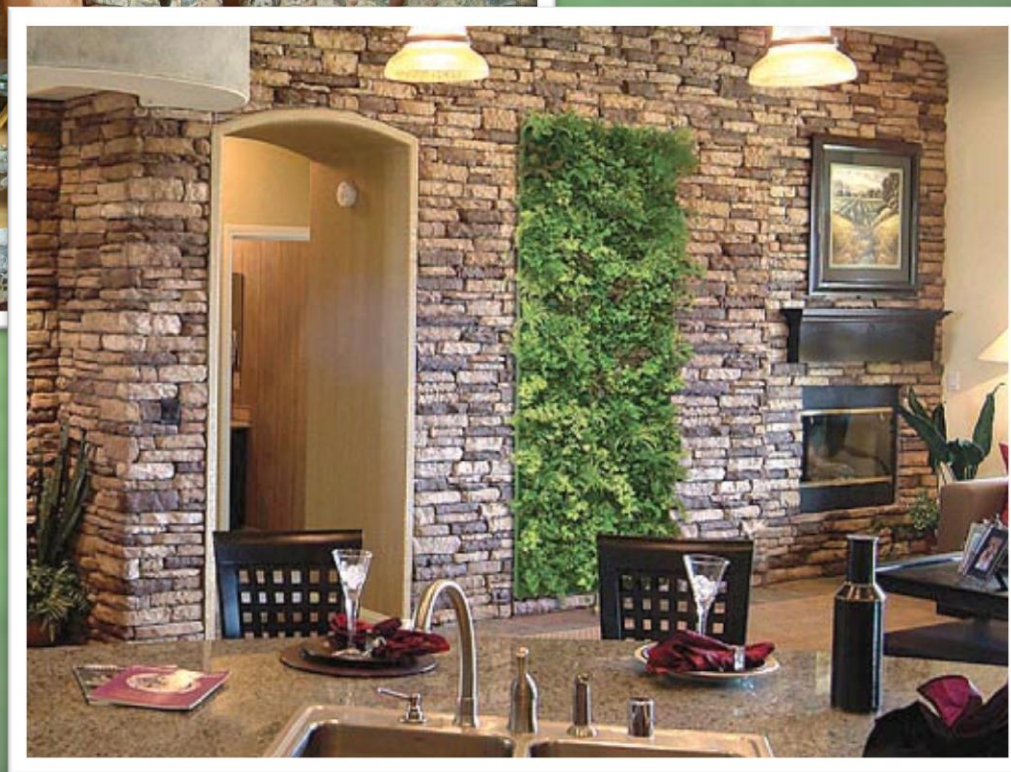

○ **budite svoji**

○ **užívajte u vlastitoj
mašti**